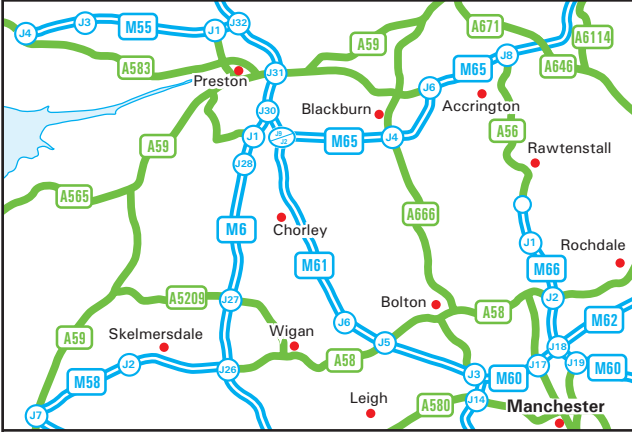

Speed Medical Examination Services
Speed Medical House
Matrix Park
Chorley PR7 7NA

Tel: 08700 623222 - Fax: 08700 623223
 E-mail: info@speedmedical.com - www.speedmedical.com

From M6 Southbound

- Leave the M6 at Junction 28 and join the B5256 following signs for the A49.
- Turn right onto the A49 Wigan Road.
- Continue on the A49 and at the junction with the B5248 turn left onto Dawson Lane.
- At the roundabout turn right into Matrix Business Park.
- Turn right at the next roundabout, and take the second right turn.
- We are situated in the first building on the right hand side.
- Please press the intercom to the left of the door, a member of staff will admit you into the building.

From M61 Northbound

- Leave the M61 at junction 8 and join the A6 towards Chorley.
- At the roundabout turn right onto the A6, Chorley Road.
- Continue on the A6 and at the junction with the B5248 turn left onto Dawson Lane after Shaw Hill Golf Club, keep right at the lights.
- At the roundabout turn left into Matrix Business Park.
- Turn right at the next roundabout, and take the second right turn.
- We are situated in the first building on the right hand side.
- Please press the intercom to the left of the door, a member of staff will admit you into the building.

By Train

- The nearest mainline railway station is Leyland, which is served by trains from Preston, Bolton and Manchester Victoria and Piccadilly Stations.
- We are a short taxi ride from the station.
- For further information on train times and fares please call the National Rail Enquiries line on 08457 484950.